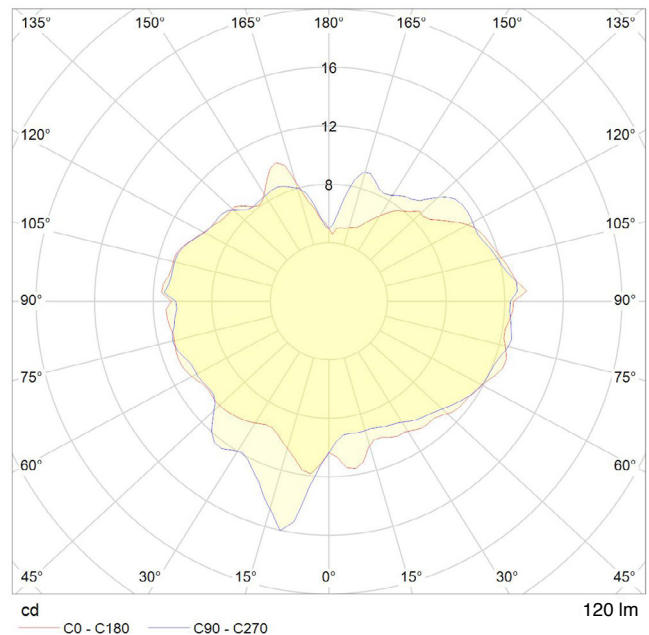

3 WATT | 120 LUMENS | 2200K

*Decorative LED filament lamp made of mouth-blown glass. This lamp uses 3 Watts of power and achieves 120 Lumens at a CRI of 95. It has an IP54 rating.*

## LAMP

**Shape:** Custom  
**Materials:** Brass cap, mouth-blown glass  
**Finish:** Iron tinted  
**Beam angle:** 360°  
**Base:** E27  
**Weight:** 0.29 kg  
**Working temperature:** -5C to 40C  
**Warm up time:** Instant  
**Warranty:** 3 years  
**Input Voltage:** 220V-240V

## PERFORMANCE

CRI (colour rendering index)	95
Lamp lumen output	120
Luminaire circuits per watt (LM/W)	40
Lifetime (TM-21) (hours)	15,000
Colour Temperature	2200K
Power factor	0.9

## POLAR DIAGRAM