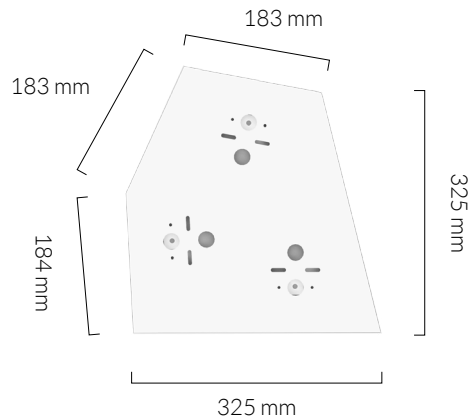

## OUTER CARTON

**Pc/ Ctn:** 4  
**Gross weight:** 5.2kg  
**Length:** 41cm  
**Width:** 41cm  
**Height:** 37cm

## FIXTURE

**Type:** Pendant  
**Materials:** Brass  
**Finish:** High sheen  
**Ceiling rose dimensions:** 80mm x 25mm  
**Lampholder:** E27  
**Weight:** 0.388 kg  
**Warranty:** 1 year  
**Input Voltage:** 220-240V  
**Cord:** 3 metre cord, Black fabric covered silicone  
**Luminaire:** Class I  
**Wattage:** Max 60 W

## OUTER CARTON

**Pc/ Ctn:** 8  
**Gross weight:** 5.4 kg  
**Length:** 22cm  
**Width:** 44cm  
**Height:** 23.5cm

EAN UK: 5060400151615

IP20

## FIXTURE

**Type:** Ceiling Plate  
**Materials:** Steel  
**Finish:** Matte white, powder coated  
**Warranty:** 1 years  
**Weight:** 0.965 kg  
**Length:** 350mm  
**Width:** 334mm  
**Height:** 40mm