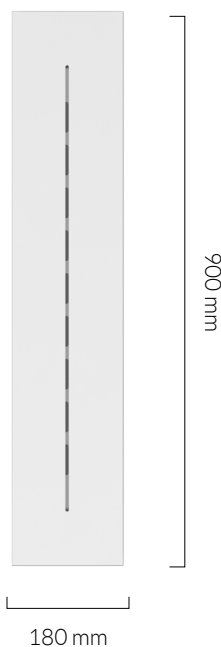

LAMP

Shape: Custom
Materials: Brass cap, mouth-blown glass
Finish: Matte porcelain
Beam angle: 360°
Base: E27
Weight: 0.17 kg
Working temperature: -5C to 40C
Warm up time: Instant
Warranty: 3 years
Input Voltage: 220V-240V
Glare control: We use up to 8 LED filaments in our lamps. This, together with a thicker phosphor coating, reduces and controls glare, resulting in an even, more comfortable light.

FIXTURE

Type: Pendant
Materials: Anodised aluminium
Finish: Anodised
Ceiling rose dimensions: 80mm x 25mm
Lampholder: E27
Weight: 0.307 kg
Warranty: 1 year
Input Voltage: 220-240V
Cord: 3 metre cord, Black fabric covered silicone
Luminaire: Class II
Wattage: Max 60 W

IP120

LINEAR CEILING PLATE

tala®

SKU: POD-PLATE-LINE-NP-UK-01

Powder coated, steel ceiling plate that fits four ceiling roses in a uniform row. Securely hooks cords into position, ensuring consistent spacing between each light.

FIXTURE

Type: Ceiling Plate
Materials: Steel
Finish: Matte white, powder coated
Warranty: 1 years
Weight: 3.313 kg
Length: 900mm
Width: 180mm
Height: 20mm

BEST PAIRED WITH

1. Porcelain Range Bulbs
2. Feature Collection Bulbs
3. Graphite Pendant