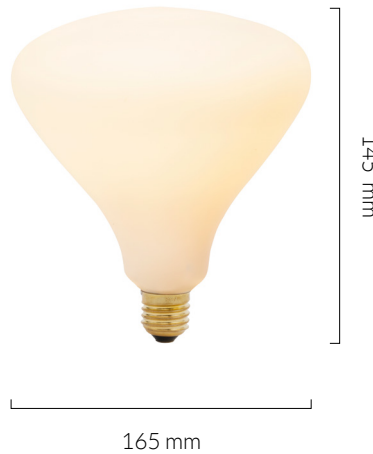

FEATURE COLLECTION
NOMA GRAPHITE SET

Noma
Graphite Pendant
Linear Ceiling Plate

6 WATT | 540 LUMENS | 2700K

Individually sandblasted, smooth dimmable LED filament lamp made of mouth-blown glass. This lamp uses 6 Watts of power and achieves 540 Lumens at a CRI of 95. It has an IP54 rating.

LAMP

Shape: Custom
Materials: Brass cap, mouth-blown glass
Finish: Matte porcelain
Beam angle: 360°
Base: E27
Weight: 0.17 kg
Working temperature: -5C to 40C
Warm up time: Instant
Warranty: 3 years
Input Voltage: 220V-240V
Glare control: We use up to 8 LED filaments in our lamps. This, together with a thicker phosphor coating, reduces and controls glare, resulting in an even, more comfortable light.

Pc/ Ctn: 20
Gross weight: 4.5kg
Length: 73cm
Width: 30cm
Height: 32cm

IES/LDT FILE

Available upon request.

EAN UK: 5060400150236

GRAPHITE PENDANT

SKU: GRAP-PD-01

tala®

Anodised aluminium pendant, fitted with a braided 3 metre black kink free cord that's easily adjusted by hand. Complete with ceiling rose as standard.

FIXTURE

Type: Pendant
Materials: Anodised aluminium
Finish: Anodised
Ceiling rose dimensions: 80mm x 25mm
Lampholder: E27
Weight: 0.307 kg
Warranty: 1 year
Input Voltage: 220-240V
Cord: 3 metre cord, Black fabric covered silicone
Luminaire: Class II
Wattage: Max 60 W