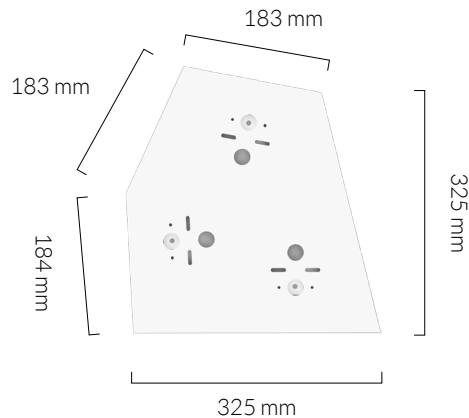

## OUTER CARTON

**Pc/ Ctn:** 6  
**Gross weight:** 6kg  
**Length:** 63cm  
**Width:** 40cm  
**Height:** 26cm

## FIXTURE

**Type:** Pendant  
**Materials:** Oak & Brass  
**Finish:** Laquered & Brushed  
**Ceiling rose dimensions:** 80mm x 25mm  
**Lampholder:** E27  
**Weight:** 0.403 kg  
**Warranty:** 1 year  
**Input Voltage:** 220-240V  
**Cord:** 3 metre cord, Black fabric covered silicone  
**Luminaire:** Class II  
**Wattage:** Max 60 W

## OUTER CARTON

**Pc/ Ctn:** 8  
**Gross weight:** 5.7kg  
**Length:** 33.5cm  
**Width:** 33.5cm  
**Height:** 23.5cm

EAN UK: 5060400151561

IP120

## FIXTURE

**Type:** Ceiling Plate  
**Materials:** Steel  
**Finish:** Matte white, powder coated  
**Warranty:** 1 years  
**Weight:** 0.965 kg  
**Length:** 350mm  
**Width:** 334mm  
**Height:** 40mm