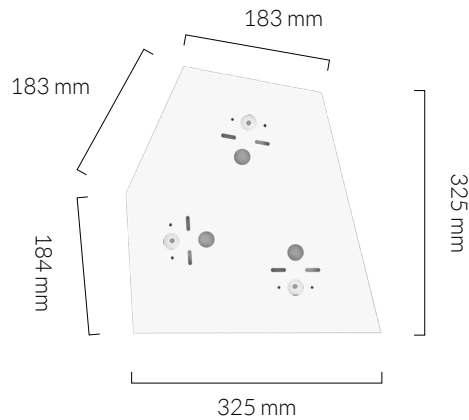

Pc/ Ctn: 4
Gross weight: 6.4kg
Length: 50.5cm
Width: 44cm
Height: 50cm

IES/LDT FILE

Available upon request.

EAN UK: 5060400152148

WALNUT KNUCKLE PENDANT

tala®

SKU: WALT-KP-02

FSC-certified hardwood pendant, fitted with a braided 3 metre black kink free cord that's easily adjusted by hand. Complete with ceiling rose as standard.

FIXTURE

Type: Pendant
Materials: Walnut & Brass
Finish: Laquered & Brushed
Ceiling rose dimensions: 80mm x 25mm
Lampholder: E27
Weight: 0.360kg
Warranty: 2 year
Input Voltage: 220-240V
Cord: 3 metre cord, Black fabric covered silicone
Luminaire: Class I
Wattage: Max 60 W

Pc/ Ctn: 8
Gross weight: 5.7kg
Length: 33.5cm
Width: 33.5cm
Height: 23.5cm

EAN UK: 5060400152827

IP20

VORONOI CEILING PLATE

tala®

SKU: POD-PLATE-VORN-NP-UK-01

*Powder coated, steel ceiling plate that fits three ceiling roses in cluster arrangements.
Designed to tessellate in different configurations of multiple units.*

FIXTURE

Type: Ceiling Plate
Materials: Steel
Finish: Matte white, powder coated
Warranty: 1 years
Weight: 0.965 kg
Length: 350mm
Width: 334mm
Height: 40mm

BEST PAIRED WITH

1. Voronoi I
2. Voronoi II
3. Voronoi III
4. Brass/Walnut Pendant